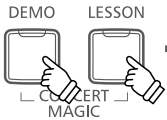

CONCERT MAGIC

Song Select														Concert Magic demo modes																														
I'm A Little Teapot	2	Old MacDonald Had A Farm	5	Row, Row, Row Your Boat	7	Deck The Halls	10	We Wish You A Merry Christmas	12	Joy To The World	14	Londonerry Air	17	Auld Lang Syne	19	When The Saints Go Marching In	22	William Tell Overture	24	Fur Elise	26	Blue Danube Waltz	29	Pomp And Circumstance	34	Chapaneas	36	Funckill Funckilla	38															
A⁰	C¹	D¹	E¹	F¹	G¹	A¹	C²	D²	E²	F²	G²	A²	C³	D³	E³	F³	G³	A³	C⁴	D⁴	E⁴	F⁴	G⁴	A⁴	C⁵	D⁵	E⁵	F⁵	G⁵	A⁵	C⁶	D⁶	E⁶	F⁶	G⁶	A⁶	C⁷	D⁷	E⁷	F⁷	G⁷	A⁷	C⁸	
1	3	4	9	6	8	11	13	15	16	18	20	21	23	25	27	28	30	32	33	35	37	39	40																					
Song Select